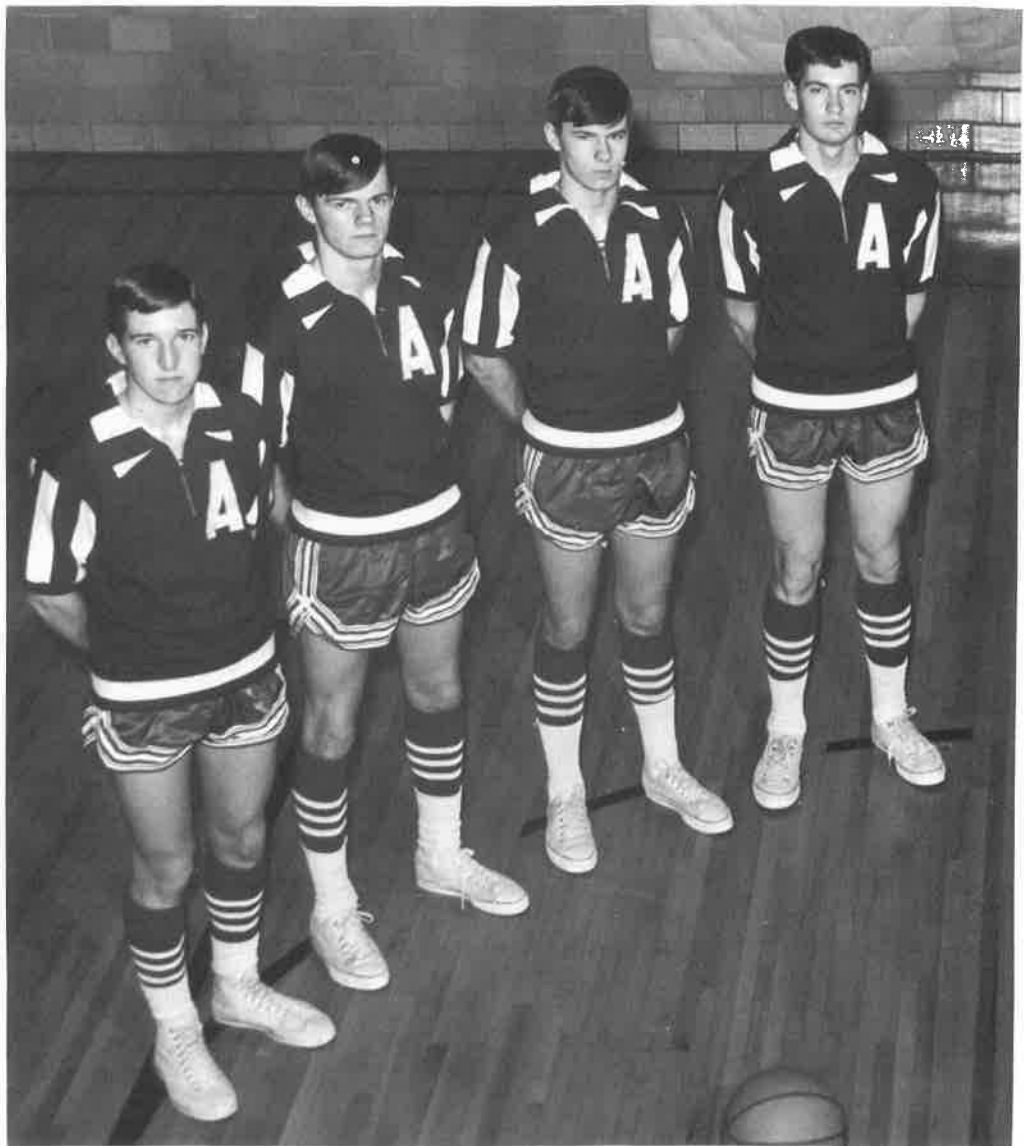

Denny

Johnny

Joey

B
A
S
K
E
T

B
A
L
L

Ronnie